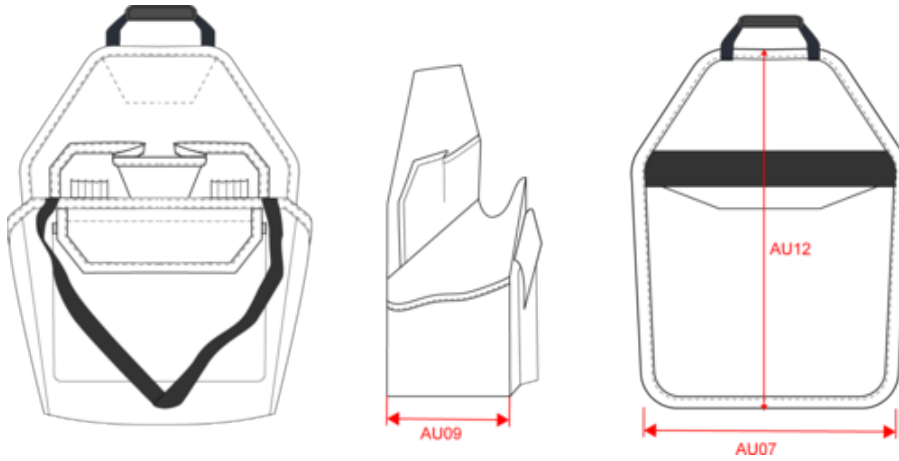

Tool bag suitable for portable ladders

Dimensions (cm)

Measurements in cm	One size
AU07 - Total width	33.00
AU09 - Depth of bottom part	15.00
AU12 - Total height	36.00

WKI0301

Tool bag suitable for portable ladders